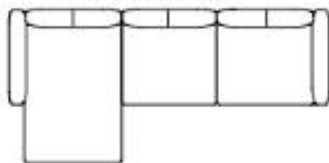

The Montecarlo linear sofa is a harmonious and welcoming sofa, with a metal plate that envelops it like an embrace. The Montecarlo linear sofa, with either two or three seats, has a solid beech and poplar wood structure with plywood inserts. The springing is guaranteed by non-deformable elastic belts. The structure is covered with a high-density polyurethane foam in different densities, the upper layer having a high elastic component. The back cushions are non-deformable and with differentiated density, with an upper layer of feathers and a synthetic layer. The sofa is completed by a bronzed, laser-cut metal plate.

Dimensioni
Dimensions

cm 280 x 105 x 85 h
cm 250 x 105 x 85 h

Finiture in foto
Finish in photo

Rivestimento
Upholstery

C50

Base e dettagli
Base and details

BQ

La collezione:
Collection

divano lineare
sofa
cm 280 x 105 x 85 h
cm 250 x 105 x 85 h

divano angolare destro (come foto) o sinistro
sofa with right corner (as photo) or left
cm 355 x 170x 85 h

Composizione SX *Left composition*

cm 350 x 170x 85-40 h

Composizione DX *Right composition*

cm 350 x 170x 85-40 h