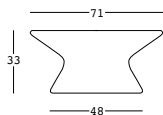

STRUTTURA/STRUCTURE

PE - Polietilene/Polyethylene
colore base/basic colour

8462

U1

GROSS WEIGHT:

kg 8,1

ACCESSORIES:

A4668

fade coffee table structure top

PIANO/TOP

HPL
colore base/basic colour

DIMENSIONS:

GROSS WEIGHT:

70

A4490

Cm 69x1 h