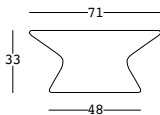

fade coffee table structure

design Marco Gregori

STRUTTURA/STRUCTURE

PE - Polietilene/Polyethylene
colore base/basic colour

6461

GROSS WEIGHT:

kg 7,9

ACCESSORIES:

fade coffee table structure top

PIANO/TOP

HPL
colore base/basic colour

DIMENSIONS:

GROSS WEIGHT:

70

A4490

Cm 69x1 h

Kg 6,2

A4491

Cm 69x1 h

Kg 6