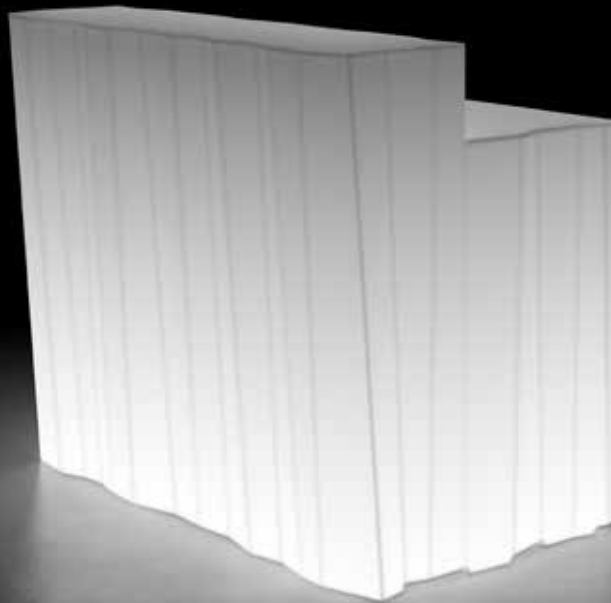

Kit sabbia essiccata/
Dried sand kit

frozen desk large light

design Matteo Ragni +
Maurizio Prina

STRUTTURA/STRUCTURE

GROSS WEIGHT:

kg 68

DETAILS:

Piedini regolabili/
Adjustable feet