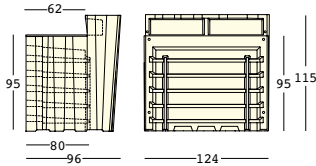

Kit sabbia essiccata/
Dried sand kit

frozen desk large light

design Matteo Ragni +
Maurizio Prina

STRUTTURA/STRUCTURE

GROSS WEIGHT:

kg 68

DETAILS:

Piedini regolabili/
Adjustable feet