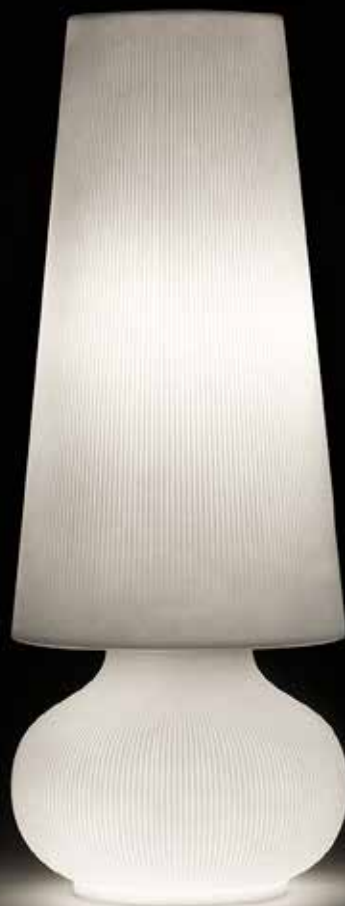

# fade lamp

design Marco Gregori

## STRUTTURA/STRUCTURE

**PE** - Polietilene/*Polyethylene*  
**colore base/basic colour**

## KIT LUCE/LIGHT KIT

**8454**

**A4304** Kit luce alto per interni  
*Indoor light kit high*

**A4305** Kit luce alto per esterni  
*Outdoor light kit high*