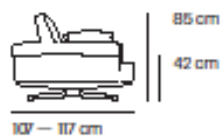

Movie

Dimensioni Sizes

Divano piccolo
Small sofa
— 204 cm

Divano medio
Medium sofa
— 224 cm

Divano grande
Large sofa
— 244 cm

Laterale piccolo dx-sx
Small side unit r-l
— 172 cm

Laterale medio dx-sx
Medium side unit r-l
— 192 cm

Laterale grande dx-sx
Large side unit r-l
— 212 cm

Penisola dx-sx
Peninsula r-l
— 112x 168 — 178 cm