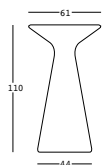

GROSS WEIGHT:

kg 13

ACCESSORIES:

A4668

Kit fissaggio a terra
Plust set 2/Ground
fixing kit Plust set 2

PE - Polietilene/Polyethylene
colore base/basic colour

8458

U1

KIT LUCE/LIGHT KIT

A4744 kit LED RGB a batteria per interni/esterni bluetooth
bluetooth RGB LED light kit with battery indoor/outdoor