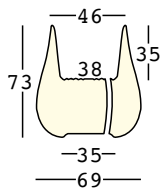

## GROSS WEIGHT:

6254 kg 11,3

6554 kg 11,4

## STRUTTURA/STRUCTURE

**PE** - Polietilene/Polyethylene  
**colore base/basic colour**

indoor

**8254** - indoor

**9254** - outdoor

outdoor