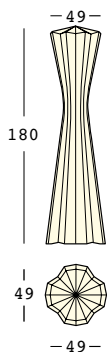

frozen lamp light

design Matteo Ragni +
Maurizio Prina

STRUTTURA/STRUCTURE

PE - Polietilene/Polyethylene
colore base/basic colour

KIT LUCE/LIGHT KIT

8339

98

GROSS WEIGHT: