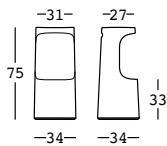

fura stool

design Form Us With Love

STRUTTURA/STRUCTURE

PE - Polietilene/Polyethylene
colore base/basic colour

6294

GROSS WEIGHT:

kg 6,1

ACCESSORIES: