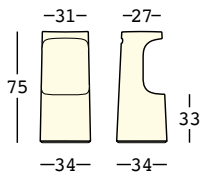

fura stool

design Form Us With Love

STRUTTURA/STRUCTURE

PE - Polietilene/Polyethylene
colore base/basic colour

6294

GROSS WEIGHT:

kg 6,1

ACCESSORIES:

A4461

Sistema di fissaggio a terra/
terra/Fixing kit system

A4601

Kit sabbia essiccata/
Dried sand kit

fura stool light

design Form Us With Love

STRUTTURA/STRUCTURE

GROSS WEIGHT: