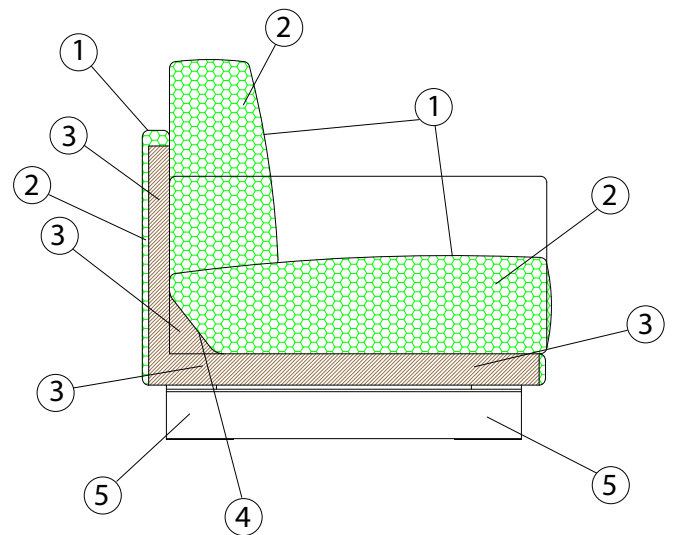

BRESSON

Contemporary sofa raised from the ground, slim and formal; a functional and welcoming modular collection that can furnish large spaces and real relaxation islands. Squared lines and calibrated proportions, thin shades combined with important volumes are Bresson's strengths.

CLUB VERSION

- 1 - dacron® fiber 100 gr;
- 2 - high resilience polyurethane foam of different densities;

CHIC VERSION

- 1 - seating: padding in feather, backrest: feather;
- 2 - high resilience polyurethane foam of different densities;
- 3 - structural frame in plywood;
- 4 - structural frame in HDF;
- 5 - blade feet in shiny inox.

DIMENSIONS:

BRESSON

FEET:

P 20 h 14

TECHNICAL DETAILS:

Removable cover: AVAILABLE
UPON REQUEST

	kg	m ³	mts up	mts down
BRESSON CLUB/CHIC 1S	48	1.03	3.60	4.60
BRESSON CLUB/CHIC 1S ONE ARMREST	38	0.80	3.00	3.20
BRESSON CLUB/CHIC 1S NO ARMRESTS	28	0.58	2.40	1.50
BRESSON CLUB/CHIC 2S	71	1.61	6.00	5.70
BRESSON CLUB/CHIC 2S ONE ARMREST	61	1.38	5.40	4.00
BRESSON CLUB/CHIC 2S NO ARMRESTS	51	1.16	4.80	2.30
BRESSON CLUB/CHIC 3S	93	2.05	6.80	6.00
BRESSON CLUB/CHIC 3S ONE ARMREST	83	1.83	6.20	4.50
BRESSON CLUB/CHIC 3S NO ARMRESTS	73	1.61	5.50	2.80
BRESSON CLUB/CHIC 4S	110	2.51	7.60	8.00
BRESSON CLUB/CHIC 4S ONE ARMREST	104	2.28	6.90	7.50
BRESSON CLUB/CHIC 4S NO ARMRESTS	94	2.06	6.30	6.00
BRESSON CLUB/CHIC CORNER	40	0.87	4.50	3.30
BRESSON CLUB/CHIC PENINSULA	69	1.86	5.80	3.50
BRESSON CLUB/CHIC POUF 98X98	15	0.42	1.80	1.50
BRESSON CLUB/CHIC POUF 98X130	21	0.56	2.30	2.00