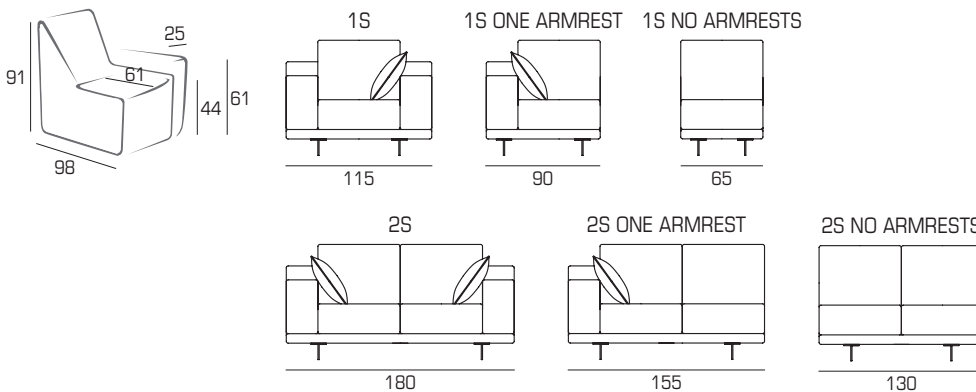

CLUB VERSION

- 1 - dacron® fiber 100 gr;
- 2 - high resilience polyurethane foam of different densities;

CHIC VERSION

- 1 - seating: padding in feather, backrest: feather;
- 2 - high resilience polyurethane foam of different densities;
- 3 - structural frame in plywood;
- 4 - structural frame in HDF;
- 5 - blade feet in shiny inox.

DIMENSIONS:

BRESSON

FEET:

P 20 h 14

TECHNICAL DETAILS:

Removable cover: AVAILABLE
UPON REQUEST

	kg	m ³	mts up	mts down
BRESSON CLUB/CHIC 1S	48	1.03	3.60	4.60
BRESSON CLUB/CHIC 1S ONE ARMREST	38	0.80	3.00	3.20
BRESSON CLUB/CHIC 1S NO ARMRESTS	28	0.58	2.40	1.50
BRESSON CLUB/CHIC 2S	71	1.61	6.00	5.70
BRESSON CLUB/CHIC 2S ONE ARMREST	61	1.38	5.40	4.00
BRESSON CLUB/CHIC 2S NO ARMRESTS	51	1.16	4.80	2.30
BRESSON CLUB/CHIC 3S	93	2.05	6.80	6.00
BRESSON CLUB/CHIC 3S ONE ARMREST	83	1.83	6.20	4.50
BRESSON CLUB/CHIC 3S NO ARMRESTS	73	1.61	5.50	2.80
BRESSON CLUB/CHIC 4S	110	2.51	7.60	8.00
BRESSON CLUB/CHIC 4S ONE ARMREST	104	2.28	6.90	7.50
BRESSON CLUB/CHIC 4S NO ARMRESTS	94	2.06	6.30	6.00
BRESSON CLUB/CHIC CORNER	40	0.87	4.50	3.30
BRESSON CLUB/CHIC PENINSULA	69	1.86	5.80	3.50
BRESSON CLUB/CHIC POUF 98X98	15	0.42	1.80	1.50
BRESSON CLUB/CHIC POUF 98X130	21	0.56	2.30	2.00