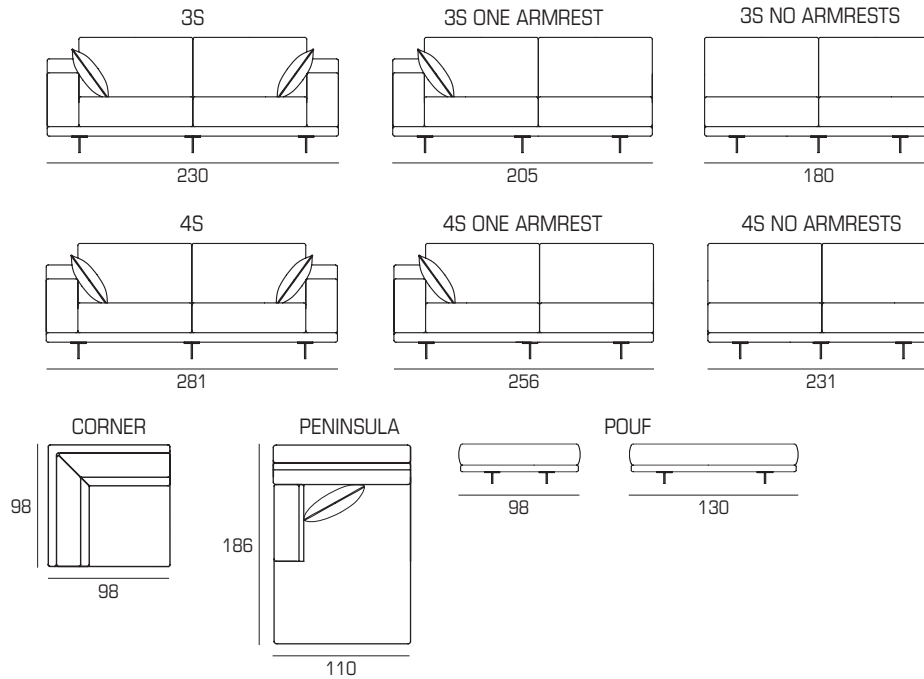

CLUB VERSION

- 1 - dacron® fiber 100 gr;
- 2 - high resilience polyurethane foam of different densities;

CHIC VERSION

- 1 - seating: padding in feather, backrest: feather;
- 2 - high resilience polyurethane foam of different densities;
- 3 - structural frame in plywood;
- 4 - structural frame in HDF;
- 5 - blade feet in shiny inox.

DIMENSIONS:

BRESSON

FEET:

P 20 h 14

TECHNICAL DETAILS:

Removable cover: AVAILABLE
UPON REQUEST

	kg	m ³	mts up	mts down
BRESSON CLUB/CHIC 1S	48	1.03	3.60	4.60
BRESSON CLUB/CHIC 1S ONE ARMREST	38	0.80	3.00	3.20
BRESSON CLUB/CHIC 1S NO ARMRESTS	28	0.58	2.40	1.50
BRESSON CLUB/CHIC 2S	71	1.61	6.00	5.70
BRESSON CLUB/CHIC 2S ONE ARMREST	61	1.38	5.40	4.00
BRESSON CLUB/CHIC 2S NO ARMRESTS	51	1.16	4.80	2.30
BRESSON CLUB/CHIC 3S	93	2.05	6.80	6.00
BRESSON CLUB/CHIC 3S ONE ARMREST	83	1.83	6.20	4.50
BRESSON CLUB/CHIC 3S NO ARMRESTS	73	1.61	5.50	2.80
BRESSON CLUB/CHIC 4S	110	2.51	7.60	8.00
BRESSON CLUB/CHIC 4S ONE ARMREST	104	2.28	6.90	7.50
BRESSON CLUB/CHIC 4S NO ARMRESTS	94	2.06	6.30	6.00
BRESSON CLUB/CHIC CORNER	40	0.87	4.50	3.30
BRESSON CLUB/CHIC PENINSULA	69	1.86	5.80	3.50
BRESSON CLUB/CHIC POUF 98X98	15	0.42	1.80	1.50
BRESSON CLUB/CHIC POUF 98X130	21	0.56	2.30	2.00