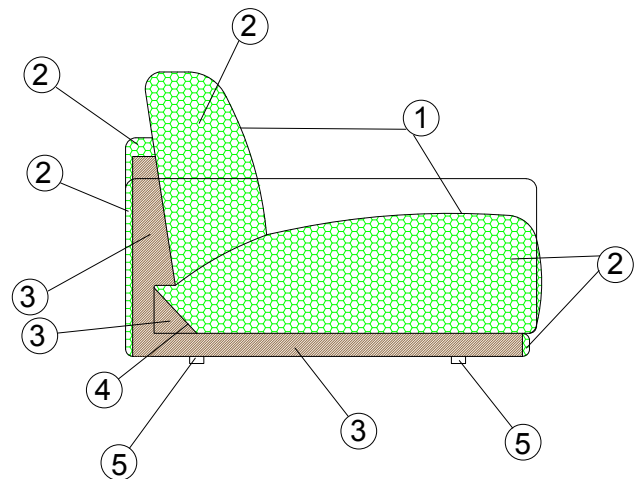

DOYLE

Doyle is a collection of modern upholstered sofas, featuring a system of bookcases and storage compartments hanging sideways or at the back of all the items in the collection. Available on feet or terrain version, regular and maxi depths. It is the evolution of the monocoque sofa, whose features are characterized by soft and deep seating, which resemble almost the gummy candy.

- 1 - seating: padding in feather, backrest: feather;
- 2 - high resilience polyurethane foam of different densities;
- 3 - structural frame in plywood;
- 4 - structural frame in HDF;
- 5 - feet in black, silver or white ABS/ metal feet.

DIMENSIONS:

Regular

Maxi

1S

1S ONE ARMREST

1S NO ARMRESTS

2S

2S ONE ARMREST