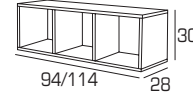

TRAY

LATERAL OR BACKSIDE PLATFORM

SHELF

BOOKSHELF

BOOKSHELF PENINSULA

MATERIALS:

wengè veneered wood or semi-trasparent tinted glass

FEET:

P 25 P 30 h 4.5

h 2-4-6

TECHNICAL DETAILS:

Removable cover: AVAILABLE UPON REQUESTED

	kg	m ³	mts up	mts down
DOYLE REGULAR 1S	48	0.94	4.60	5.50
DOYLE REGULAR 1S ONE ARMREST	38	0.74	4.10	3.80
DOYLE REGULAR 1S NO ARMRESTS	28	0.53	3.10	2.10
DOYLE REGULAR 2S	71	1.48	7.10	6.30
DOYLE REGULAR 2S ONE ARMREST	61	1.27	6.10	4.60
DOYLE REGULAR 2S NO ARMRESTS	51	1.07	5.10	2.90
DOYLE REGULAR 3S	93	1.89	8.10	6.60
DOYLE REGULAR 3S ONE ARMREST	83	1.68	7.10	5.10
DOYLE REGULAR 3S NO ARMRESTS	73	1.48	6.10	3.40
DOYLE REGULAR 4S	110	2.30	9.10	8.90
DOYLE REGULAR 4S ONE ARMREST	104	2.10	8.10	8.10