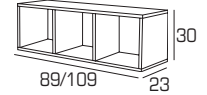

TRAY

LATERAL OR BACKSIDE PLATFORM

SHELF

BOOKSHELF

BOOKSHELF PENINSULA

MATERIALS:

wengè veneered wood or semi-trasparent tinted glass

FEET:

P 25 P 30 h 4.5

h 2-4-6

TECHNICAL DETAILS:

Removable cover: AVAILABLE UPON REQUESTED

	kg	m ³	mts up	mts down
DOYLE REGULAR 1S	48	0.94	4.60	5.50
DOYLE REGULAR 1S ONE ARMREST	38	0.74	4.10	3.80
DOYLE REGULAR 1S NO ARMRESTS	28	0.53	3.10	2.10
DOYLE REGULAR 2S	71	1.48	7.10	6.30
DOYLE REGULAR 2S ONE ARMREST	61	1.27	6.10	4.60
DOYLE REGULAR 2S NO ARMRESTS	51	1.07	5.10	2.90
DOYLE REGULAR 3S	93	1.89	8.10	6.60
DOYLE REGULAR 3S ONE ARMREST	83	1.68	7.10	5.10
DOYLE REGULAR 3S NO ARMRESTS	73	1.48	6.10	3.40
DOYLE REGULAR 4S	110	2.30	9.10	8.90
DOYLE REGULAR 4S ONE ARMREST	104	2.10	8.10	8.10