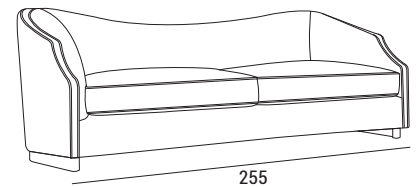

DIMENSIONS

Small

Large

2S

3S

OUTER SHELL VERSION

plain

capitoné

3S Kg 46

Polyurethane mattress, with two-fold mechanism, h 12 cm, covered with anallergic fabric. High-resistance steel electrowelded sprung.

MECHANISM SOFA BED

Opening

1

2

3

REMOVE cable ties on the sides before lifting the sleeping deck