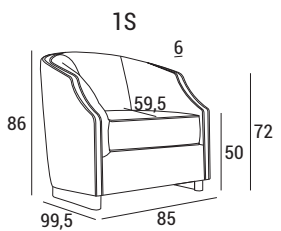

DIMENSIONS

Small

Large

2S

3S

OUTER SHELL VERSION

plain

capitoné

1P 1S small  2 35x25

2P 2S  3 35x25

 3 60x40

1P 1S large  1 35x25  1 60x40

3P 3S  4 35x25

 3 60x40

BED

2S Kg 40

3S Kg 46

Polyurethane mattress, with two-fold mechanism, h 12 cm, covered with anallergic fabric. High-resistance steel electrowelded sprung.

MECHANISM SOFA BED

Opening

1

2

3

REMOVE cable ties on the sides before lifting the sleeping deck