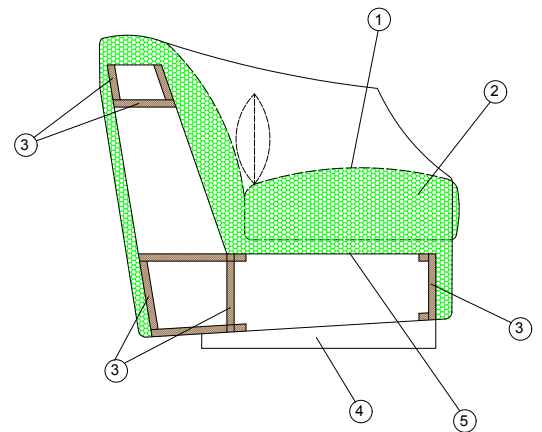

CLEIO

- 1 - dacron® fiber 100 gr;
- 2 - high resilience polyurethane foam of different densities;
- 3 - structural frame in fir plywood;
- 4 - base in powder coated sheet brushed brass;
- 5 - elastic webbing.

DIMENSIONS

Small

Large

2S

3S

OUTER SHELL VERSION

plain

capitoné

3S Kg 46

Polyurethane mattress, with two-fold mechanism, h 12 cm, covered with anallergic fabric. High-resistance steel electrowelded sprung.

MECHANISM SOFA BED

Opening

1

2

3

REMOVE cable ties on the sides before lifting the sleeping deck