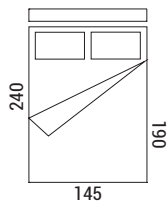

DIMENSIONS

Small

Large

2S

3S

OUTER SHELL VERSION

plain

capitoné

1P 1S small  2 35x25

2P 2S  3 35x25

 3 60x40

1P 1S large  1 35x25  1 60x40

3P 3S  4 35x25

 3 60x40

BED

2S Kg 40

3S Kg 46

Polyurethane mattress, with two-fold mechanism, h 12 cm, covered with anallergic fabric. High-resistance steel electrowelded sprung.

MECHANISM SOFA BED

Opening

1

2

3

REMOVE cable ties on the sides before lifting the sleeping deck