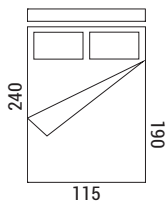

1P 1S small  2 35x25

2P 2S  3 35x25

 3 60x40

1P 1S large  1 35x25  1 60x40

3P 3S  4 35x25

 3 60x40

BED

2S Kg 40

3S Kg 46

Polyurethane mattress, with two-fold mechanism, h 12 cm, covered with anallergic fabric. High-resistance steel electrowelded sprung.

MECHANISM SOFA BED

Opening

1

2

3

REMOVE cable ties on the sides before lifting the sleeping deck