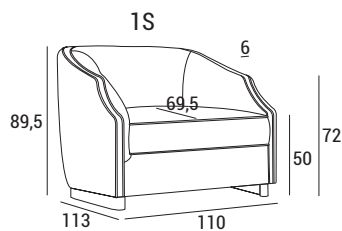

DIMENSIONS

Small

Large

2S

3S

OUTER SHELL VERSION

plain

capitoné

1P 1S small  2 35x25

2P 2S  3 35x25

 3 60x40

1P 1S large  1 35x25  1 60x40

3P 3S  4 35x25

 3 60x40

BED

2S Kg 40

3S Kg 46

Polyurethane mattress, with two-fold mechanism, h 12 cm, covered with anallergic fabric. High-resistance steel electrowelded sprung.

MECHANISM SOFA BED

Opening

1

2

3

REMOVE cable ties on the sides before lifting the sleeping deck