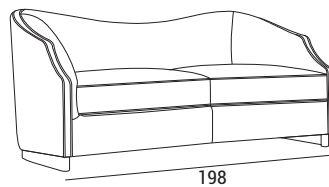

DIMENSIONS

Small

Large

2S

3S

OUTER SHELL VERSION

plain

capitoné