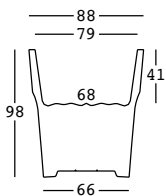

STRUTTURA/STRUCTURE

PE - Polietilene/Polyethylene
colore base/basic colour

6223

CAPACITY:

Lt 176

GROSS WEIGHT:

kg 26,2

ACCESSORIES:

A4668

Kit fissaggio a terra
Plust set 2 (**Necessita**
di 2 kit)/Ground fixing
kit Plust set 2 (**Needs**
2 kit)