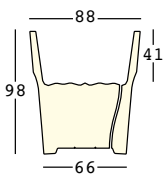

## STRUTTURA/STRUCTURE

PE - Polietilene/Polyethylene  
colore base/basic colour

indoor

8223 - indoor

98

9223 - outdoor

98

outdoor