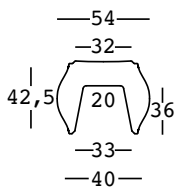

fuzzy stool

design Eddy Antonello

STRUTTURA/STRUCTURE

PE - Polietilene/Polyethylene
colore base/basic colour

6236

CAPACITY:

Lt 18

GROSS WEIGHT: