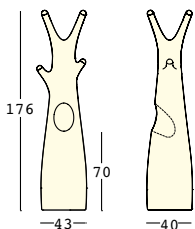

STRUTTURA/STRUCTURE

PE - Polietilene/Polyethylene
colore base/basic colour

8261

APPENDICI/END
colore base/basic colour

A4315

GROSS WEIGHT:

kg 13,1

DETAILS: