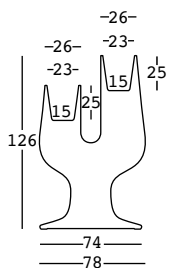

cactus

design Giulio Iacchetti

STRUTTURA/STRUCTURE

PE - Polietilene/Polyethylene
colore base/basic colour

6221

CAPACITY:

lt 8-8

GROSS WEIGHT:

kg 21,7