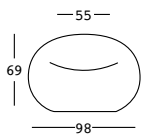

boom armchair

design Marco Gregori

STRUTTURA/STRUCTURE

PE - Polietilene/*Polyethylene*
colore base/*basic colour*

6474

GROSS WEIGHT:

kg 20

ACCESSORIES: