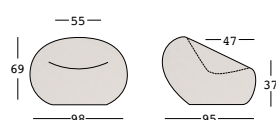

boom armchair

design Marco Gregori

STRUTTURA/STRUCTURE

PE - Polietilene/*Polyethylene*
colore base/*basic colour*

6474

GROSS WEIGHT:

kg 20

ACCESSORIES:

A4601

Kit sabbia essicata/
Dried sand kit

boom armchair light

design Marco Gregori

STRUTTURA/STRUCTURE

PE - Polietilene/Polyethylene
colore base/basic colour

KIT LUCE/LIGHT KIT

8474