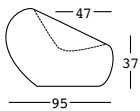

boom armchair

design Marco Gregori

STRUTTURA/STRUCTURE

PE - Polietilene/*Polyethylene*
colore base/*basic colour*

6474

GROSS WEIGHT:

kg 20

ACCESSORIES: