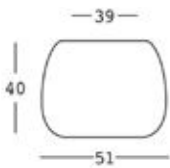

boom stool

design Marco Gregori

STRUTTURA/STRUCTURE

PE - Polietilene/*Polyethylene*
colore base/*basic colour*

6475

GROSS WEIGHT:

kg 6,16

boom stool light