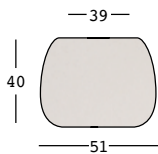

8475

A4744 kit LED RGB a batteria per interni/esterni bluetooth
bluetooth RGB LED light kit with battery indoor/outdoor

GROSS WEIGHT:

kg 6,16

DETAILS:

Necessita di 1 Kit Luce/
Needs 1 Light Kit