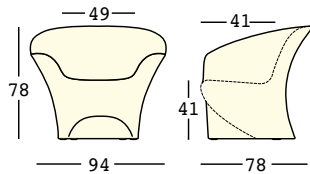

ohla armchair

design Alberto Brogliato

STRUTTURA/STRUCTURE

PE - Polietilene/Polyethylene
colore base/basic colour

6238

C2 L4 M9 N2

N4 69 87

GROSS WEIGHT:

STRUTTURA/STRUCTURE

PE - Polietilene/Polyethylene
colore base/basic colour

8238

KIT LUCE/LIGHT KIT

GROSS WEIGHT:

kg 21

DETAILS:

Necessita di 1 Kit Luce/
Needs 1 Light Kit