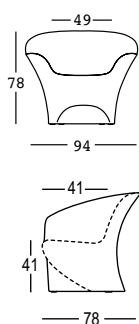

ohla armchair

design Alberto Brogliato

STRUTTURA/STRUCTURE

PE - Polietilene/Polyethylene
colore base/basic colour

6238

C2 L4 M9 N2

N4 69 87

GROSS WEIGHT:

kg 21

ACCESSORIES:

A4668

Kit fissaggio a terra
Plust set 2 (**Necessita**
di 2 kit)/Ground fixing
kit Plust set 2 (**Needs**
2 kit)

A4601

Kit sabbia essiccata/
Dried sand kit

ohla armchair light

design Alberto Brogliato

STRUTTURA/STRUCTURE

PE - Polietilene/Polyethylene
colore base/basic colour

8238

KIT LUCE/LIGHT KIT

GROSS WEIGHT:

kg 21

DETAILS:

Necessita di 1 Kit Luce/
Needs 1 Light Kit