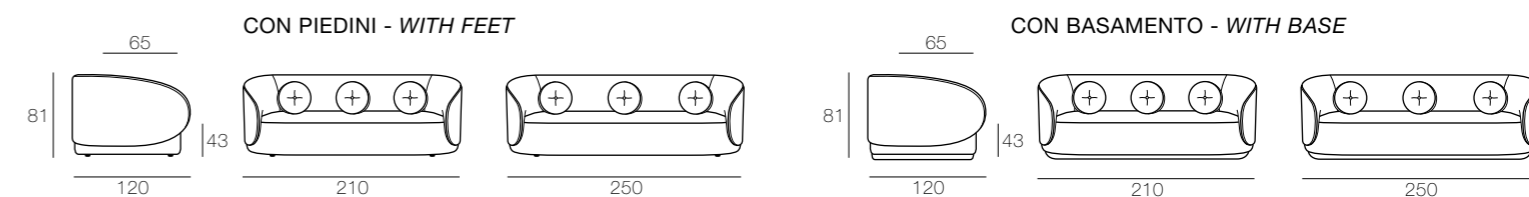

FUSION BEAN

Design Marconato&Zappa

Struttura: realizzata in legno massello e multistrato curvato, il molleggio è ottenuto con cinghie elastiche.

Imbottitura: sedile e schienale in poliuretano espanso a densità differenziata T40 e T25 rivestiti con resinato 150gr/mq accoppiato con vellutino.

Rivestimento: in pelle, Nabuk o tessuto.

Il divano è disponibile in due versioni, con basamento o con piedini.

Il basamento e i piedini sono realizzati in legno Faggio tinto o laccato nei colori disponibili.

Frame: solid wood and curved multi-ply, elastic webbing suspension.

Padding: seat and backrest in T40 and T25 differentiated density polyurethane foam covered with 150gr/m2 resin coupled with velveteen.

Cover: leather, Nubuck or fabric.

The sofa comes in two versions, with base or with feet. The base and feet are made of stained or lacquered beech wood in the available colours.