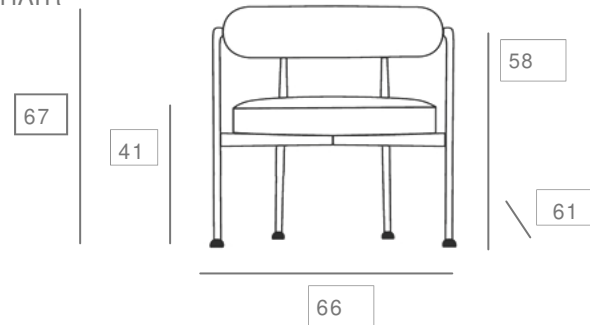

C.O.L Full	2 sqm
------------	-------

ARMCHAIR

PACKING

Weight	10 kg
Pcs/carton	1
Carton size	57 cm x 61 cm x 77 cm

FABRIC CONSUM

C.O.M Full	0,85 mt x 1,40 mt
C.O.M Seat	
C.O.M Back	

C.O.L Full	2 sqm
------------	-------

DIMENSIONS in cm

BARSTOOL

PACKING

Weight	12 kg
Pcs/carton	1
Carton size	52 cm x 52 cm x 102 cm

FABRIC CONSUM

C.O.M Full	0,85 mt x 140 mt
C.O.M Seat	
C.OM Back	
C.O.L Full	1,90 sqm

COUNTER STOOL

PACKING

Weight	12 kg
Pcs/carton	1
Carton size	52 cm x 52 cm x 102 cm

FABRIC CONSUM

C.O.M Full	0,85 mt x 140 mt
C.O.M Seat	
C.OM Back	
C.O.L Full	1,90 sqm

LOUNGE CHAIR

PACKING

Weight	15 kg
Pcs/carton	1
Carton size	69 cm x 69 cm x 79 cm