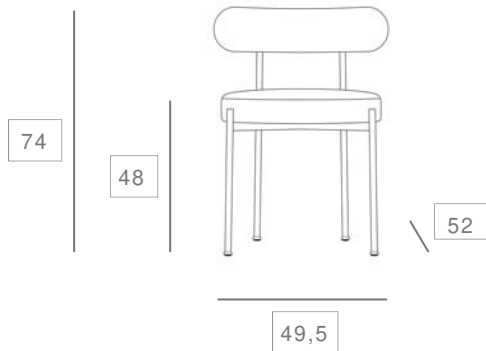

GIOTTO COLLECTION

Designer Omar De Biaggio

Description

The GIOTTO Collection is manufactured in steel tube Ø 20mm, with upholstered plywood for both seat and back.

VERSION

GIOTTO CHAIR
GIOTTO ARMCHAIR
GIOTTO BARSTOOL

CERTIFICATION

Foam meets Technical Bulletin California 117 test. Other foams on request.

DIMENSIONS in cm

CHAIR

PACKING

Weight	18 kg
Pcs/carton	2
Carton size	70 cm x 54 cm x 99 cm

FABRIC CONSUM

C.O.M Full	0,85 mt x 1,40 mt
C.O.M Seat	
C.O.M Back	

C.O.L Full	2 sqm
------------	-------

ARMCHAIR

PACKING

Weight	10 kg
Pcs/carton	1
Carton size	57 cm x 61 cm x 77 cm

FABRIC CONSUM

C.O.M Full	0,85 mt x 1,40 mt
C.O.M Seat	
C.O.M Back	

C.O.L Full	2 sqm
------------	-------

DIMENSIONS in cm

BARSTOOL

PACKING

Weight	12 kg
Pcs/carton	1
Carton size	52 cm x 52 cm x 102 cm

FABRIC CONSUM

C.O.M Full	0,85 mt x 140 mt
C.O.M Seat	
C.OM Back	
C.O.L Full	1,90 sqm

COUNTER STOOL

PACKING