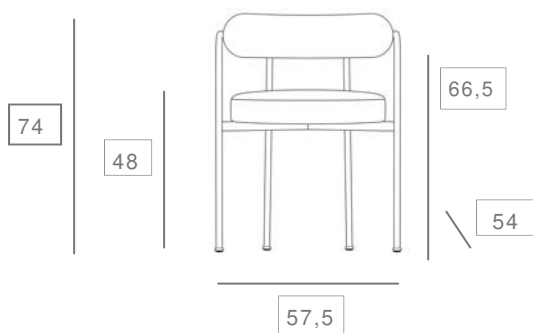

GIOTTO COLLECTION

Designer Omar De Biaggio

Description

The GIOTTO Collection is manufactured in steel tube Ø 20mm, with upholstered plywood for both seat and back.

VERSION

GIOTTO CHAIR
GIOTTO ARMCHAIR
GIOTTO BARSTOOL

CERTIFICATION

Foam meets Technical Bulletin California 117 test. Other foams on request.

DIMENSIONS in cm

CHAIR

PACKING

Weight	18 kg
Pcs/carton	2
Carton size	70 cm x 54 cm x 99 cm

FABRIC CONSUM

C.O.M Full	0,85 mt x 1,40 mt
C.O.M Seat	
C.O.M Back	

C.O.L Full	2 sqm
------------	-------

ARMCHAIR

PACKING

Weight	10 kg
Pcs/carton	1
Carton size	57 cm x 61 cm x 77 cm

FABRIC CONSUM

C.O.M Full	0,85 mt x 1,40 mt
C.O.M Seat	
C.O.M Back	

C.O.L Full	2 sqm
------------	-------

DIMENSIONS in cm

BARSTOOL

PACKING

Weight	12 kg
Pcs/carton	1
Carton size	52 cm x 52 cm x 102 cm

FABRIC CONSUM

C.O.M Full	0,85 mt x 140 mt
C.O.M Seat	
C.OM Back	
C.O.L Full	1,90 sqm

COUNTER STOOL

PACKING