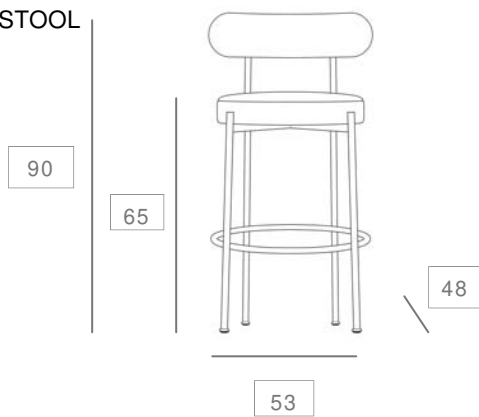

C.O.L Full	2 sqm
------------	-------

ARMCHAIR

PACKING

Weight	10 kg
Pcs/carton	1
Carton size	57 cm x 61 cm x 77 cm

FABRIC CONSUM

C.O.M Full	0,85 mt x 1,40 mt
C.O.M Seat	
C.O.M Back	

C.O.L Full	2 sqm
------------	-------

DIMENSIONS in cm

BARSTOOL

PACKING

Weight	12 kg
Pcs/carton	1
Carton size	52 cm x 52 cm x 102 cm

FABRIC CONSUM

C.O.M Full	0,85 mt x 140 mt
C.O.M Seat	
C.OM Back	
C.O.L Full	1,90 sqm

COUNTER STOOL

PACKING

Weight	12 kg
Pcs/carton	1
Carton size	52 cm x 52 cm x 102 cm

FABRIC CONSUM

C.O.M Full	0,85 mt x 140 mt
C.O.M Seat	
C.OM Back	
C.O.L Full	1,90 sqm

LOUNGE CHAIR

PACKING

Weight	15 kg
Pcs/carton	1
Carton size	69 cm x 69 cm x 79 cm