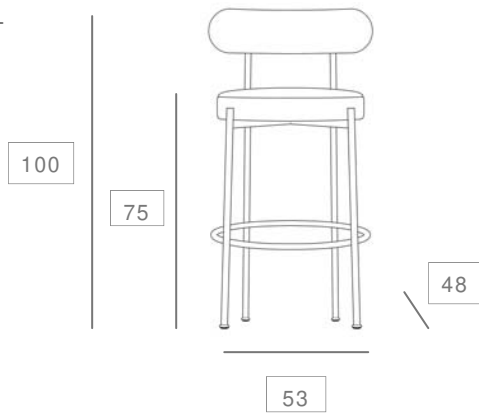

CERTIFICATION

Foam meets Technical Bulletin California 117 test. Other foams on request.

DIMENSIONS in cm

CHAIR

PACKING

Weight	18 kg
Pcs/carton	2
Carton size	70 cm x 54 cm x 99 cm

FABRIC CONSUM

C.O.M Full	0,85 mt x 1,40 mt
C.O.M Seat	
C.O.M Back	

C.O.L Full	2 sqm
------------	-------

ARMCHAIR

PACKING

Weight	10 kg
Pcs/carton	1
Carton size	57 cm x 61 cm x 77 cm

FABRIC CONSUM

C.O.M Full	0,85 mt x 1,40 mt
C.O.M Seat	
C.O.M Back	

C.O.L Full	2 sqm
------------	-------

DIMENSIONS in cm

BARSTOOL

PACKING

Weight	12 kg
Pcs/carton	1
Carton size	52 cm x 52 cm x 102 cm

FABRIC CONSUM

C.O.M Full	0,85 mt x 140 mt
C.O.M Seat	
C.OM Back	
C.O.L Full	1,90 sqm

COUNTER STOOL

PACKING

Weight	12 kg
Pcs/carton	1
Carton size	52 cm x 52 cm x 102 cm

FABRIC CONSUM

C.O.M Full	0,85 mt x 140 mt
C.O.M Seat	
C.OM Back	
C.O.L Full	1,90 sqm

LOUNGE CHAIR

PACKING

Weight	15 kg
Pcs/carton	1
Carton size	69 cm x 69 cm x 79 cm