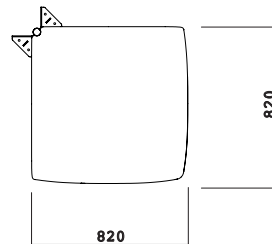

WAFFLE ENDLESS

SEAT TYPE 3:
Corner