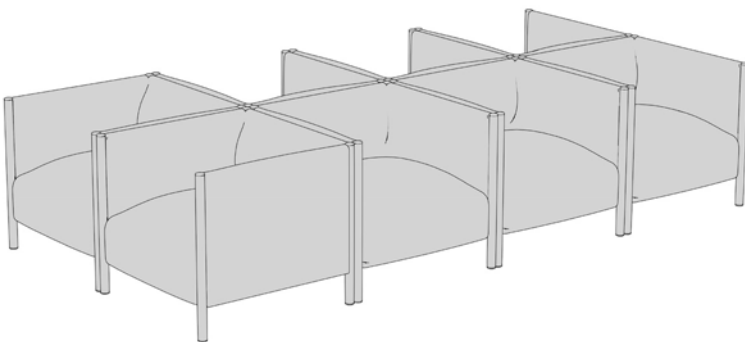

8 x WAFFLE ONE:

- Seat CS10-5103 TYPE 1
- Backrest CS04-5103
- Right armrest CT5103DX
- Left armrest CT5103SX