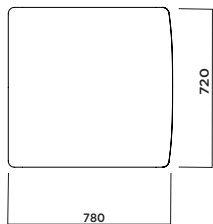

WAFFLE ENDLESS

SEAT TYPE 1:
Central/Lateral for armrest