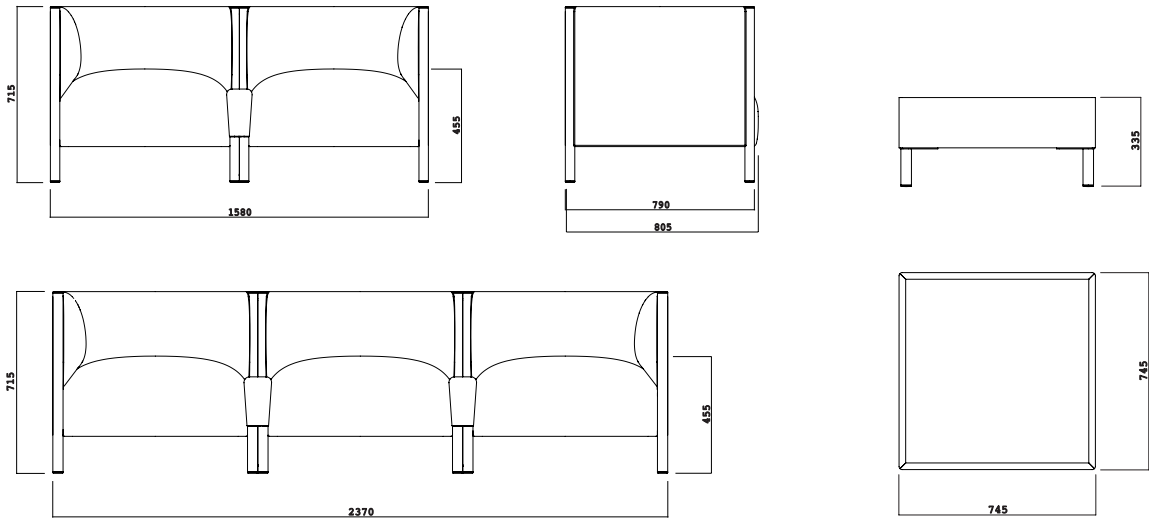

WAFFLE ENDLESS

SEAT TYPE 2:
Lateral without armrest RH/LH

SEAT TYPE 3:
Corner