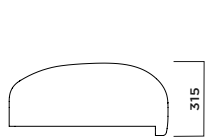

WAFFLE ENDLESS

SEAT TYPE 1:
Central/Lateral for armrest

SEAT TYPE 2:
Lateral without armrest RH/LH

SEAT TYPE 3:
Corner