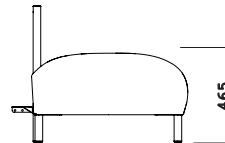

WAFFLE ENDLESS

SEAT TYPE 1:
Central/Lateral for armrest

SEAT TYPE 2:
Lateral without armrest RH/LH

SEAT TYPE 3:
Corner