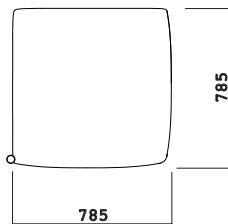

WAFFLE ENDLESS

SEAT TYPE 2:
Lateral without armrest RH/LH