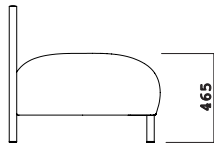

WAFFLE ENDLESS

SEAT TYPE 1:
Central/Lateral for armrest

SEAT TYPE 2:
Lateral without armrest RH/LH

SEAT TYPE 3:
Corner